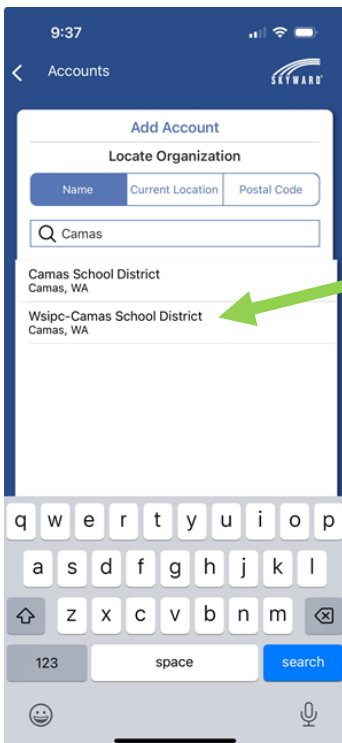

A screenshot of the Camas School District Skyward login page. The page has a white background with a blue border. At the top, it says 'CAMAS SCHOOL DISTRICT'. Below that are two input fields: 'Username' with the placeholder 'firstname.lastname' and 'Password' with a 'Show' link. A green 'Sign In >' button is below the fields. A red arrow points to the link 'Forgot your Username or Password?'. Below that is an 'OR' separator and two buttons: 'Sign In with CSD Staff' and 'Sign In with CSD Student'. At the bottom, there is a Skyward logo and the version number 'Version: 1.273.6.12912'.

For information on logging into Skyward Family Access' Mobile App, please see below. If you don't know your username or password, please reset in the Web, not on the Mobile App.

Logging into the Skyward Mobile App

Because we migrated to an updated Skyward Student Information System over the summer, you may need to delete your old Skyward account.

Find the Skyward App on your phone, and open it.

Click the menu in the upper right (three lines).

Click Delete Account, then Click Delete Account again to confirm.

The app will bring you to the GETTING STARTED screen.

Click search by name and enter CAMAS or tap Postal Code and enter 98607.

Choose the option for Wsipec-Camas School District.