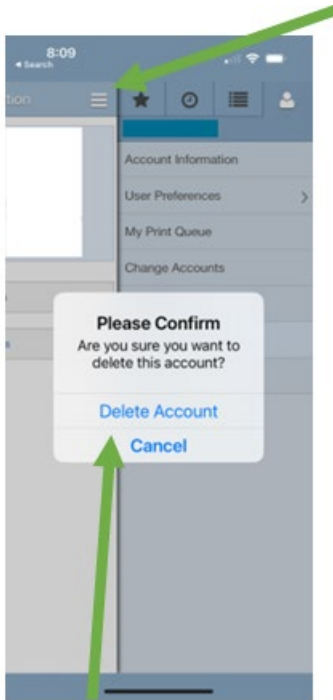

Logging into the Skyward Mobile App

Because we migrated to an updated Skyward Student Information System over the summer, you may need to delete your old Skyward account.

Find the Skyward App on your phone, and open it.