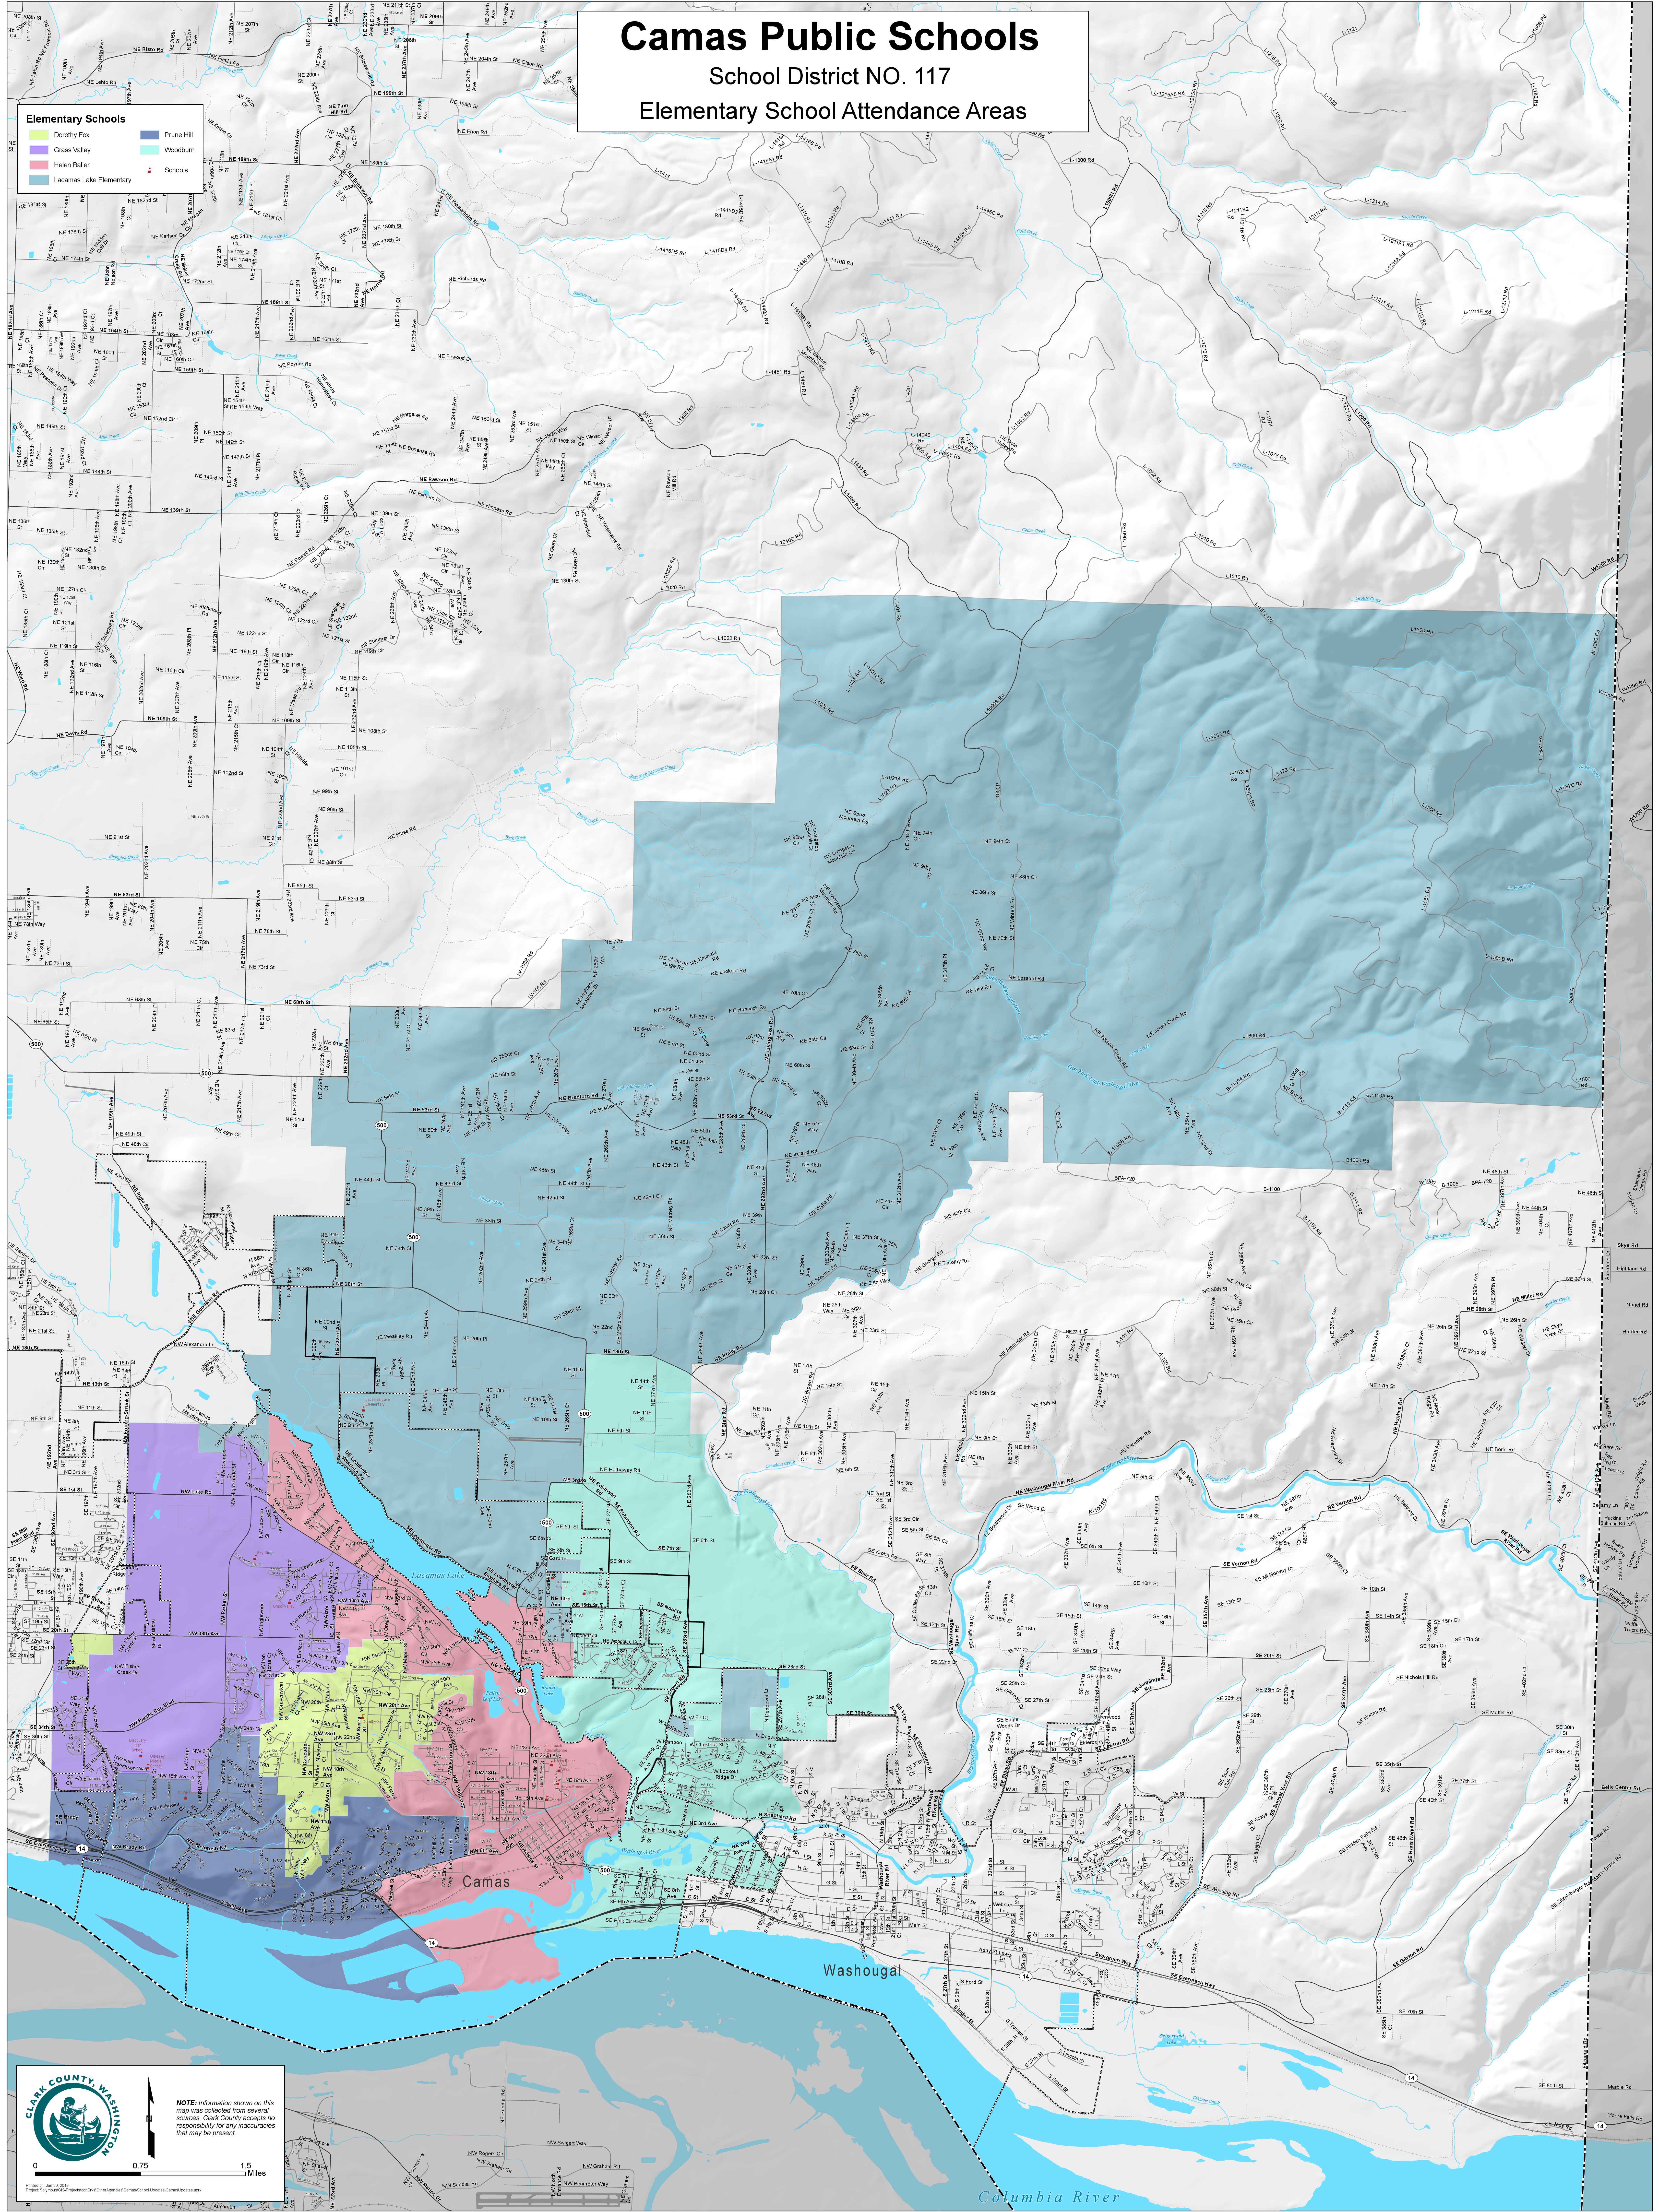

Camas Public Schools

School District NO. 117

Elementary School Attendance Areas

- Elementary Schools**
- Dorothy Fox
 - Grass Valley
 - Helen Ballar
 - Lacamas Lake Elementary
 - Prune Hill
 - Woodburn
 - Schools

NOTE: Information shown on this map was collected from several sources. Clark County accepts no responsibility for any inaccuracies that may be present.

0 0.75 1.5 Miles